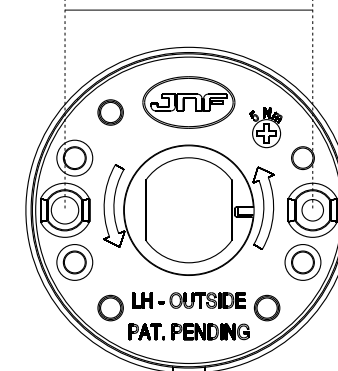

FIRE PROOF

500.000 CYCLES

T. (+351) 224 663 230 / F. (+351) 224 839 841 / e-mail - jnf@jnf.pt / www.jnf.pt

Rua das Mimosas, 849/851
Zona Industrial das Mimosas
S. Pedro da Cova | Ap. 75 4424-909
Gondomar PORTUGAL

PÁGINA 2/2
PAGE